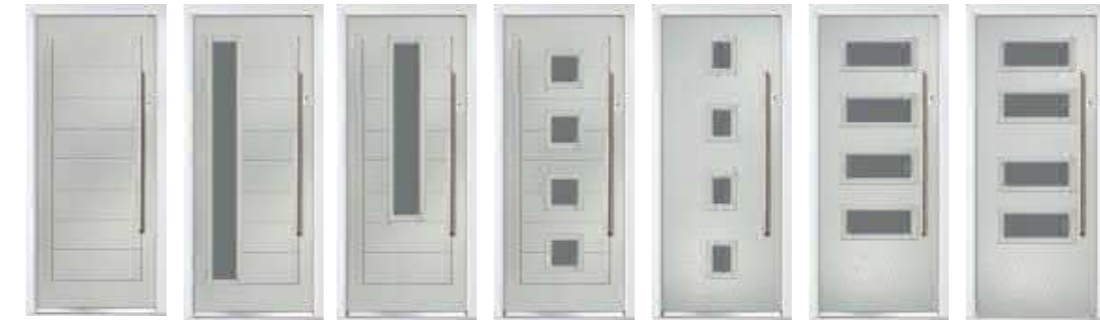

MONZA II SOLID   MONZA II AUGUSTA LONG   MONZA II AUGUSTA   MONZA II SQUARE   SEMINOLE   OAKMONT   COPENHAGEN