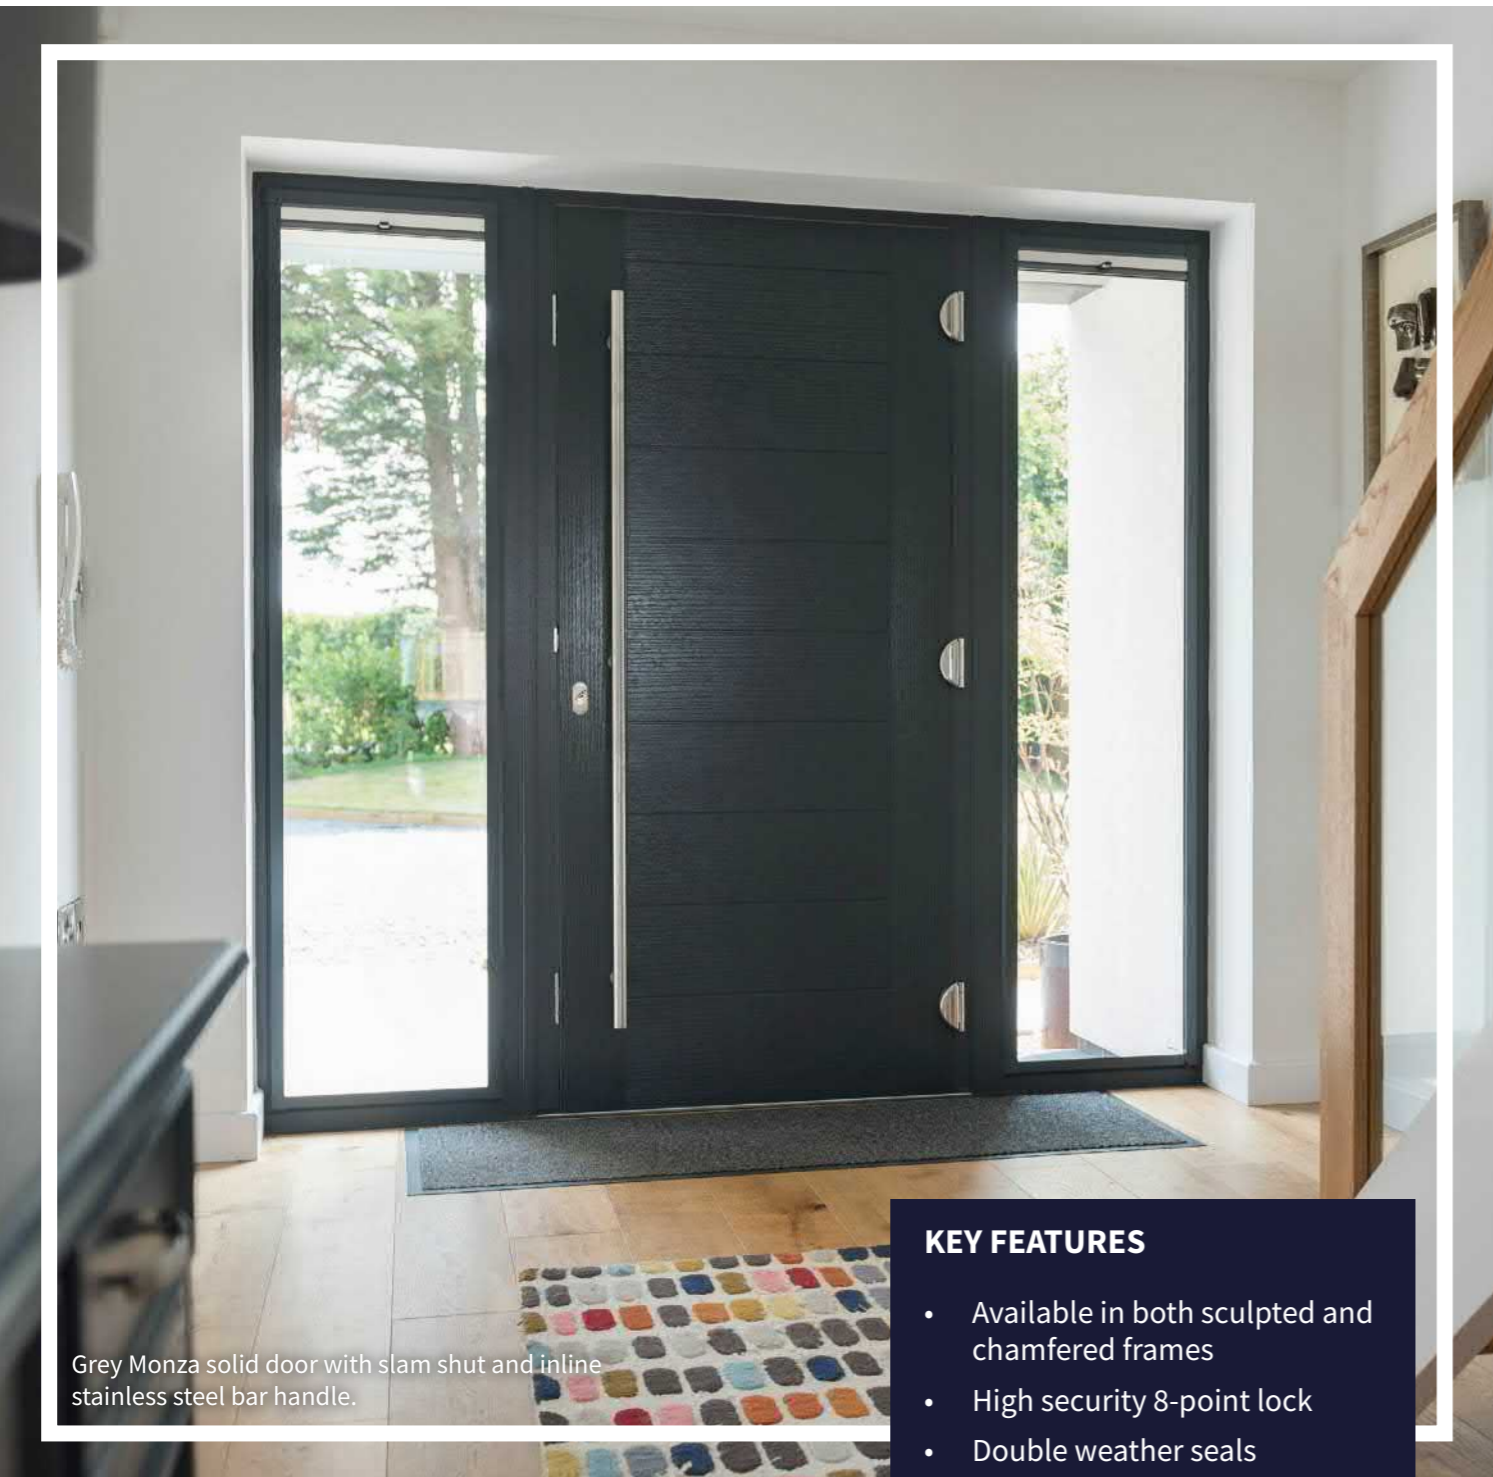

Grey Monza solid door with slam shut and inline stainless steel bar handle.

1. **KEY FEATURES**
2. Available in both sculpted and chamfered frames
   - High security 8-point lock
   - Double weather seals
   - Optional anti drill, snap & bump cylinder
   - Optional slam shut locks, manual and electric
   - Wide range of handles and hardware
   - Full range of colours available
   - Full range of decorative glass